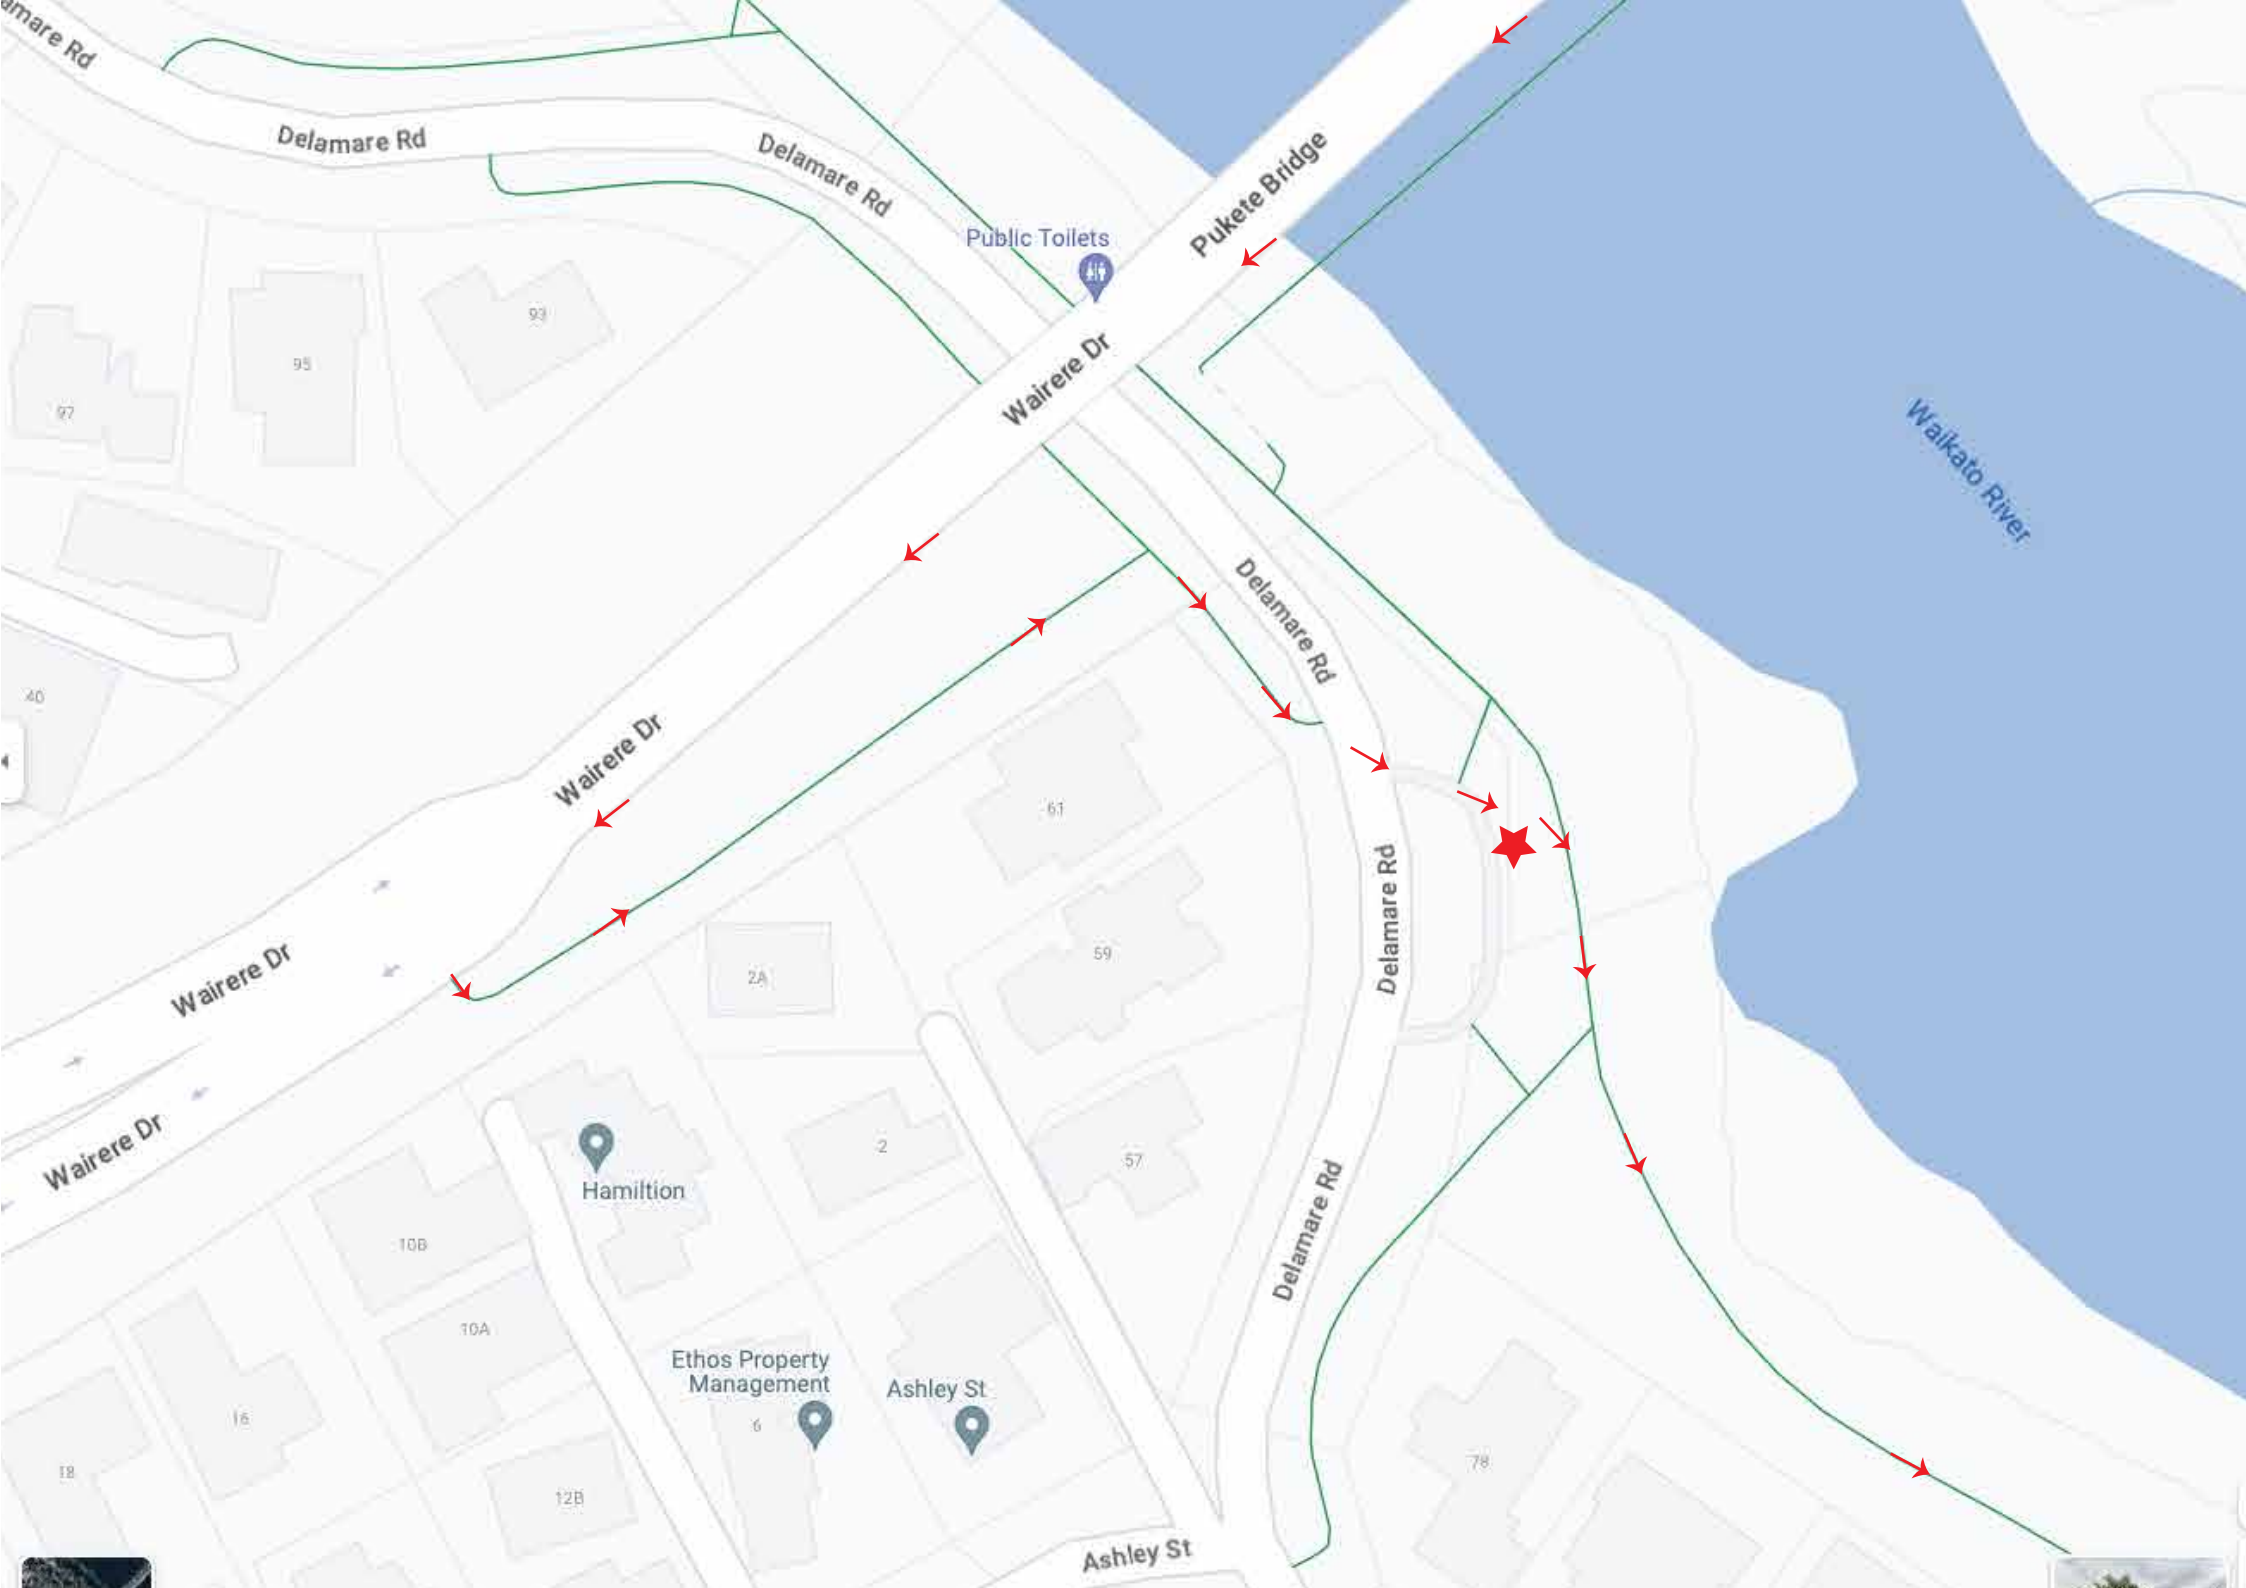

### NOTES:

- Cups are filled half way

Delamare Rd

Delamare Rd

Pukete Bridge

Public Toilets

Wairere Dr

Waikato River

Google Street View

Nov 2022 See more dates

TABLES

1st table starts here so runners have to go around it and onto the footpath