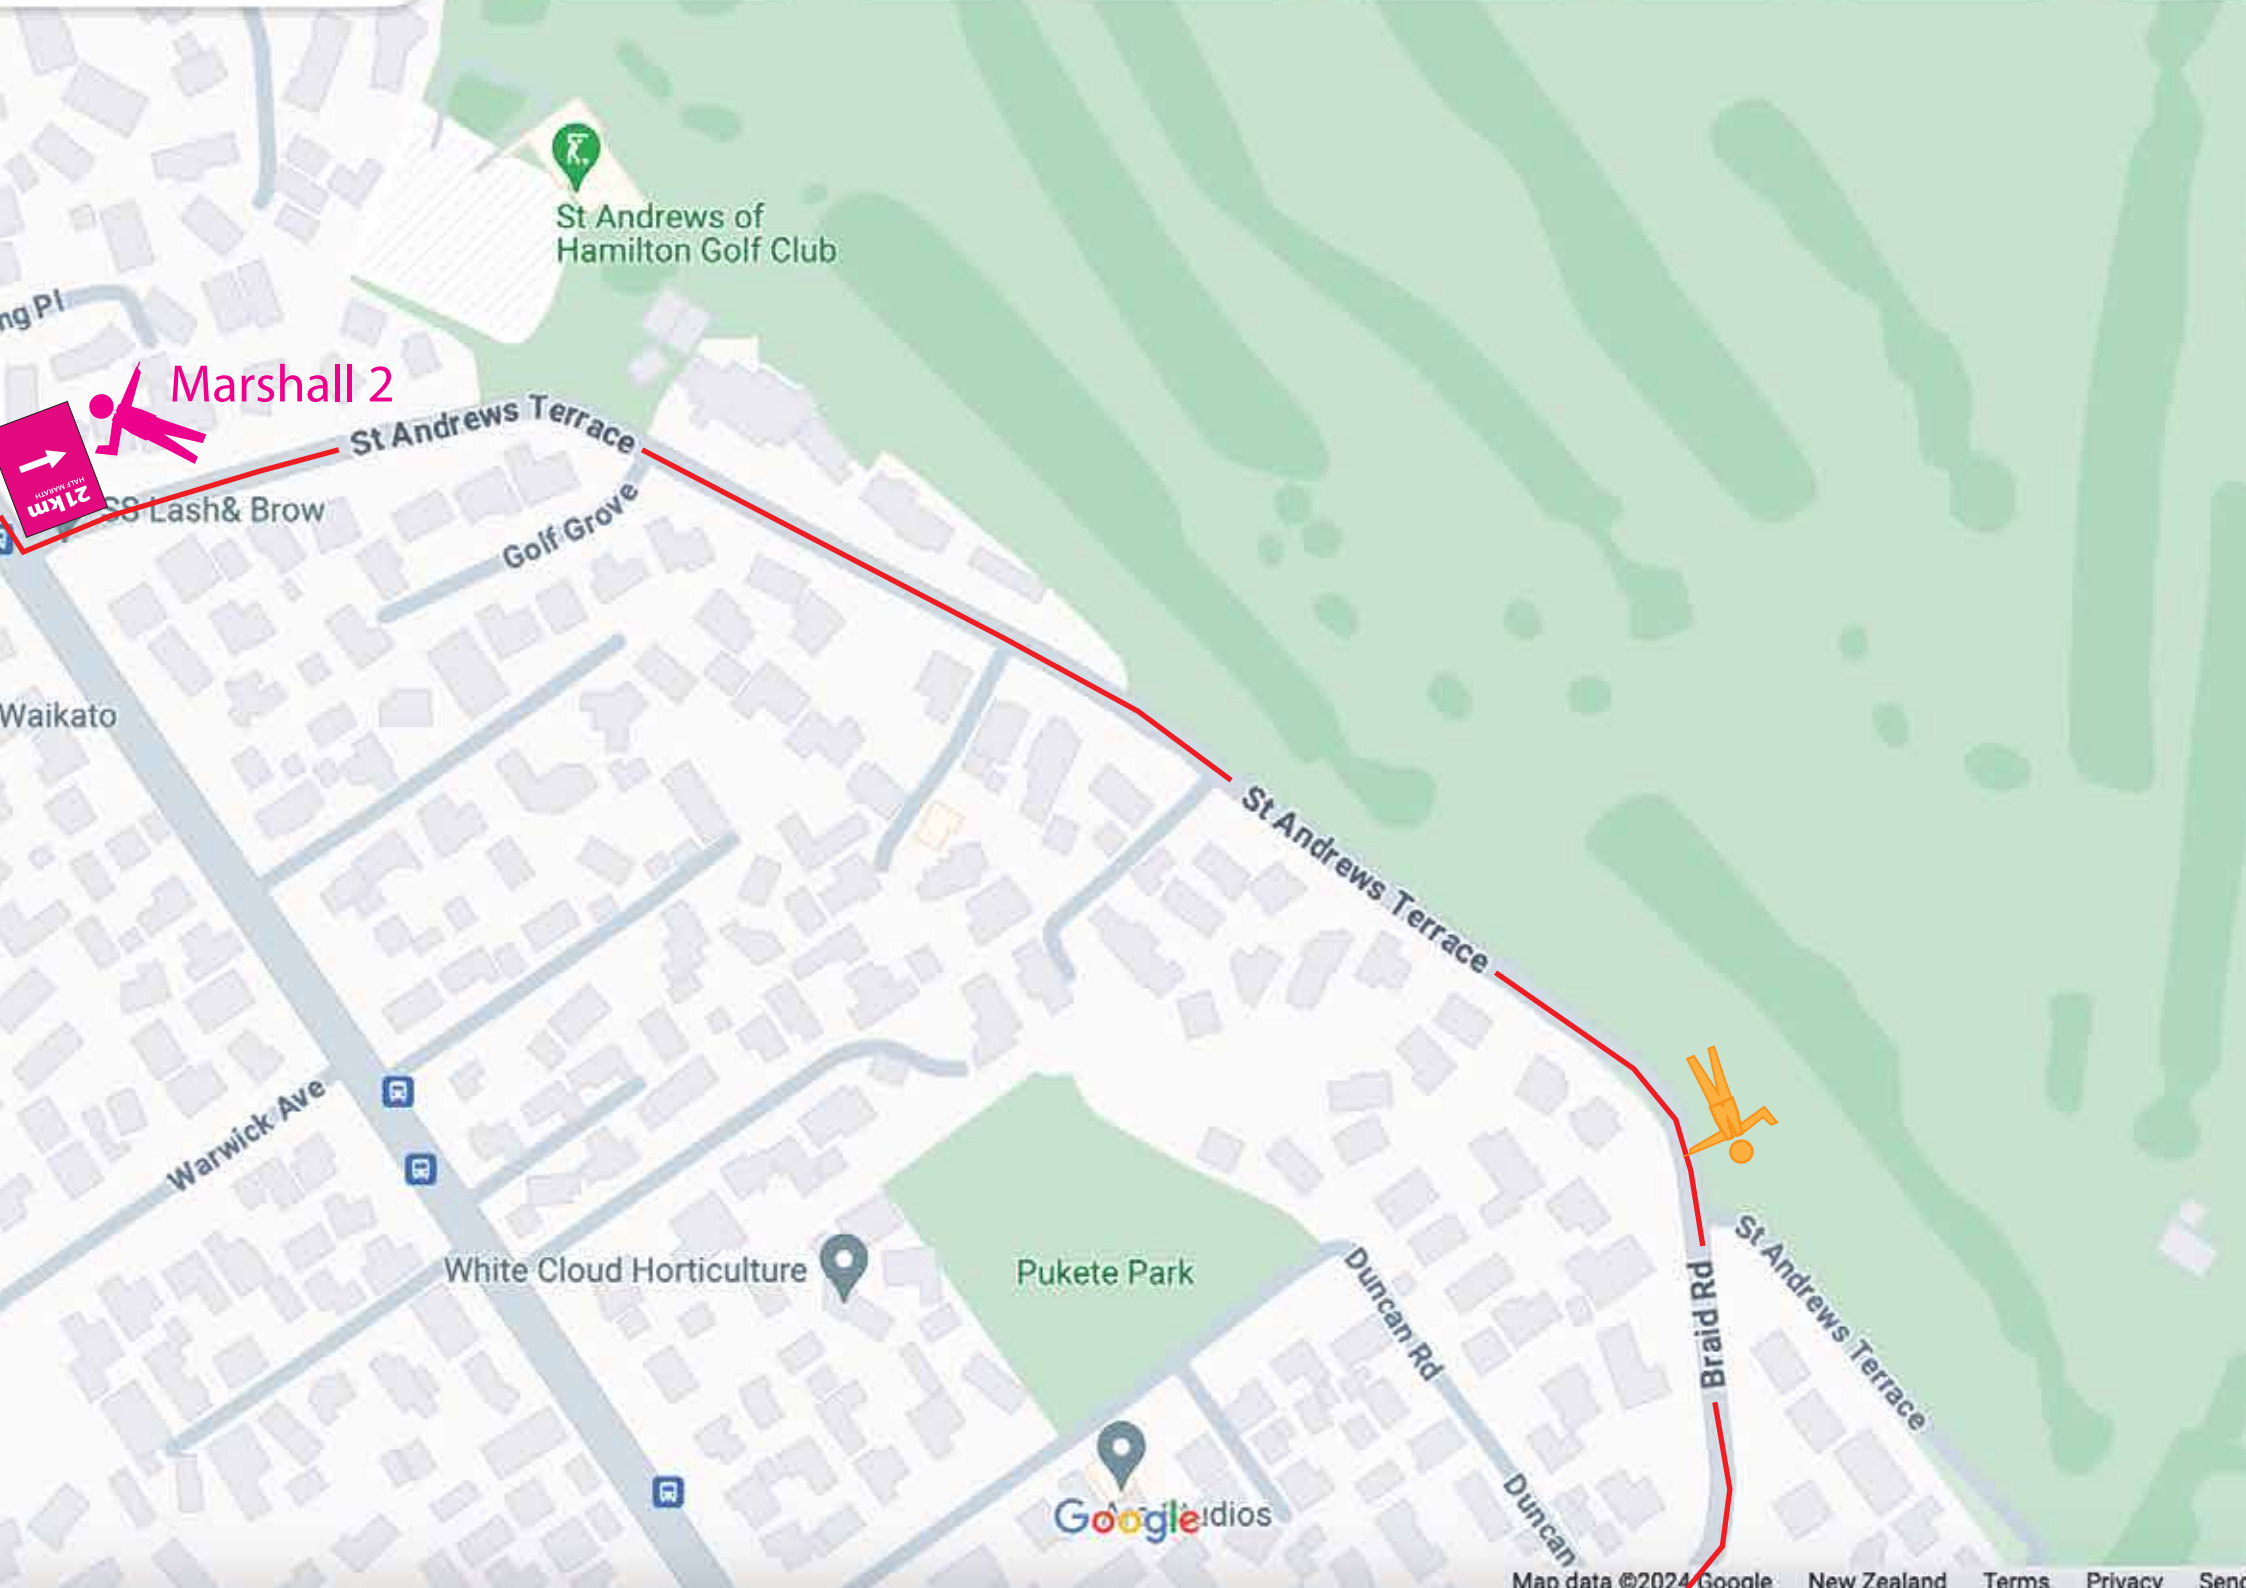

21km
NEW ZEALAND

Delamare Rd

Marnane Terrace

Layers

Google

Marshall 1

Marshall 2

21 km
FULL MARCH

21 km
FULL MARCH

21 km
FULL MARCH

21 km
FULL MARCH

Google

Layers

Marshall 2

St Andrews of Hamilton Golf Club

St Andrews Terrace

St Andrews Terrace

St Andrews Terrace

Braid Rd

Pukete Park

White Cloud Horticulture

Google Studios

Warwick Ave

Waikato