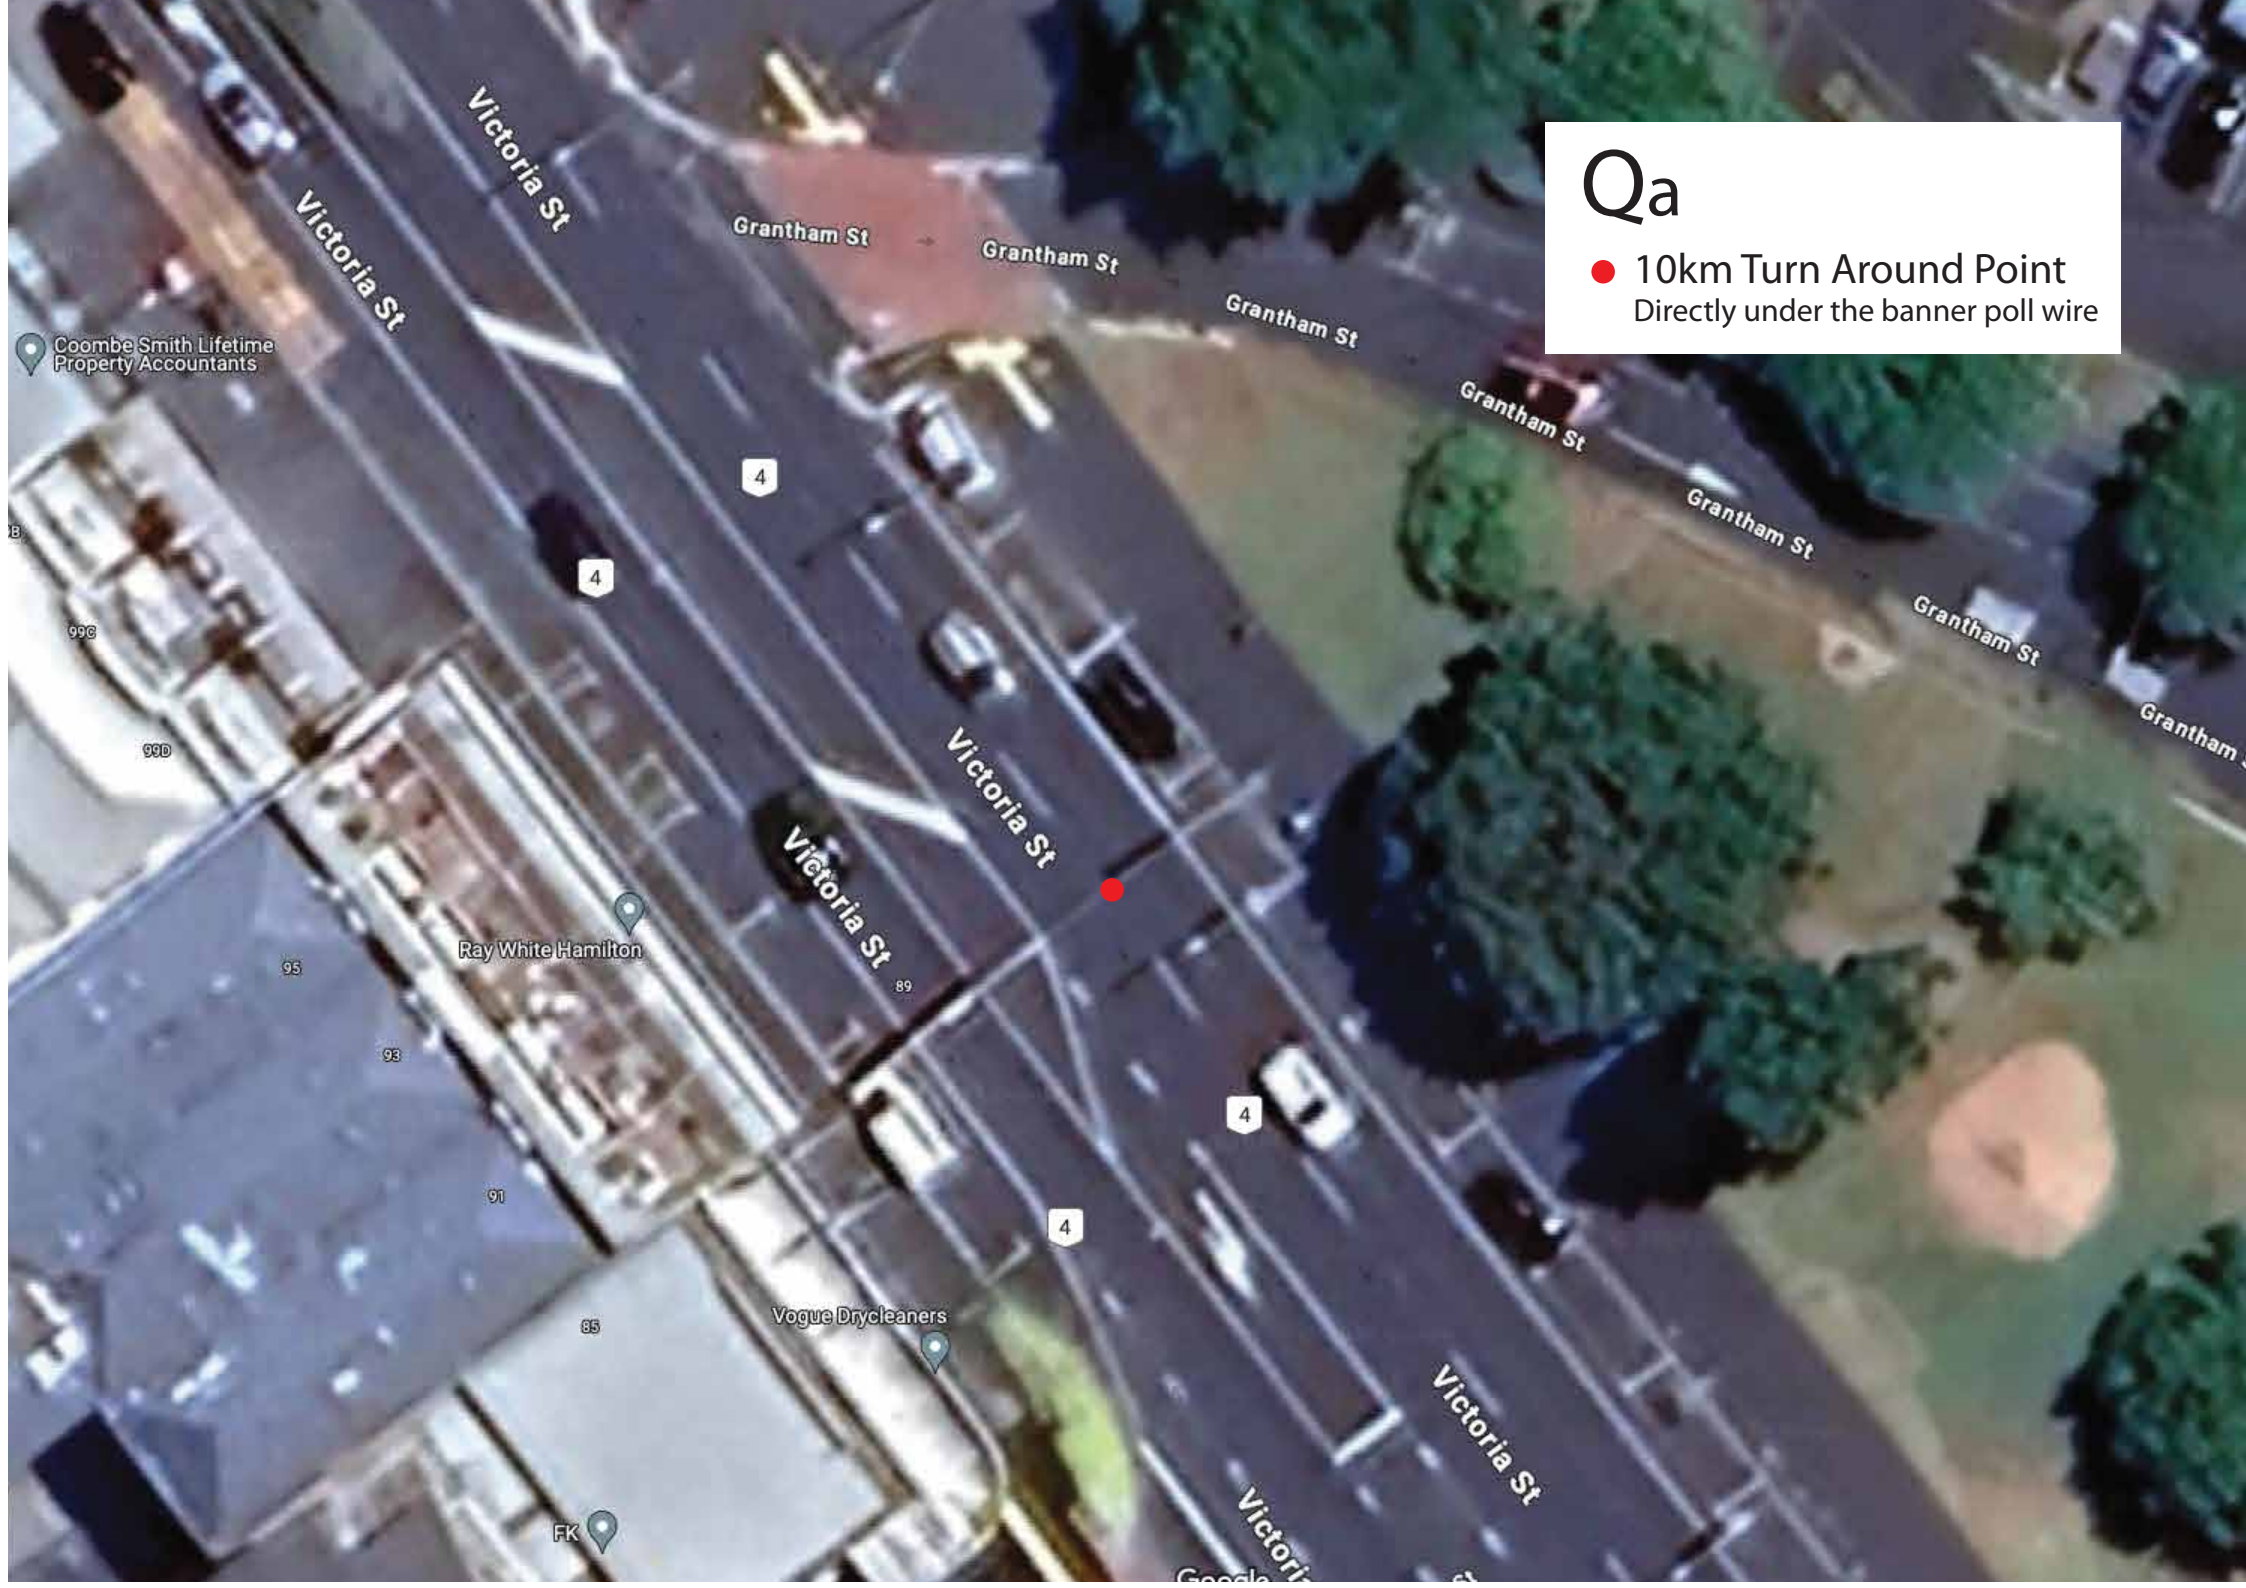

Qa

10km Turn Around

4 Square Sign Big

1 bag of big cable ties cutters

First 10km Runner 8:18am
Last 10km Walker 9:00am

Qa

- 10km Turn Around Point
Directly under the banner poll wire

Coombe Smith Lifetime Property Accountants

Ray White Hamilton

Vogue Drycleaners

FK

Qa

- 10km Turn Around Point
Directly under the banner poll wire

Qa

10km Turn Around Point

16 Cones & 15 Arms will be dropped here by traffic management for you to set up.

Ray White Hamilton

Grantham St

Grantham St

Grantham St

Victoria St

St

4

4

Marshall Point Qa

10km Turn-around point