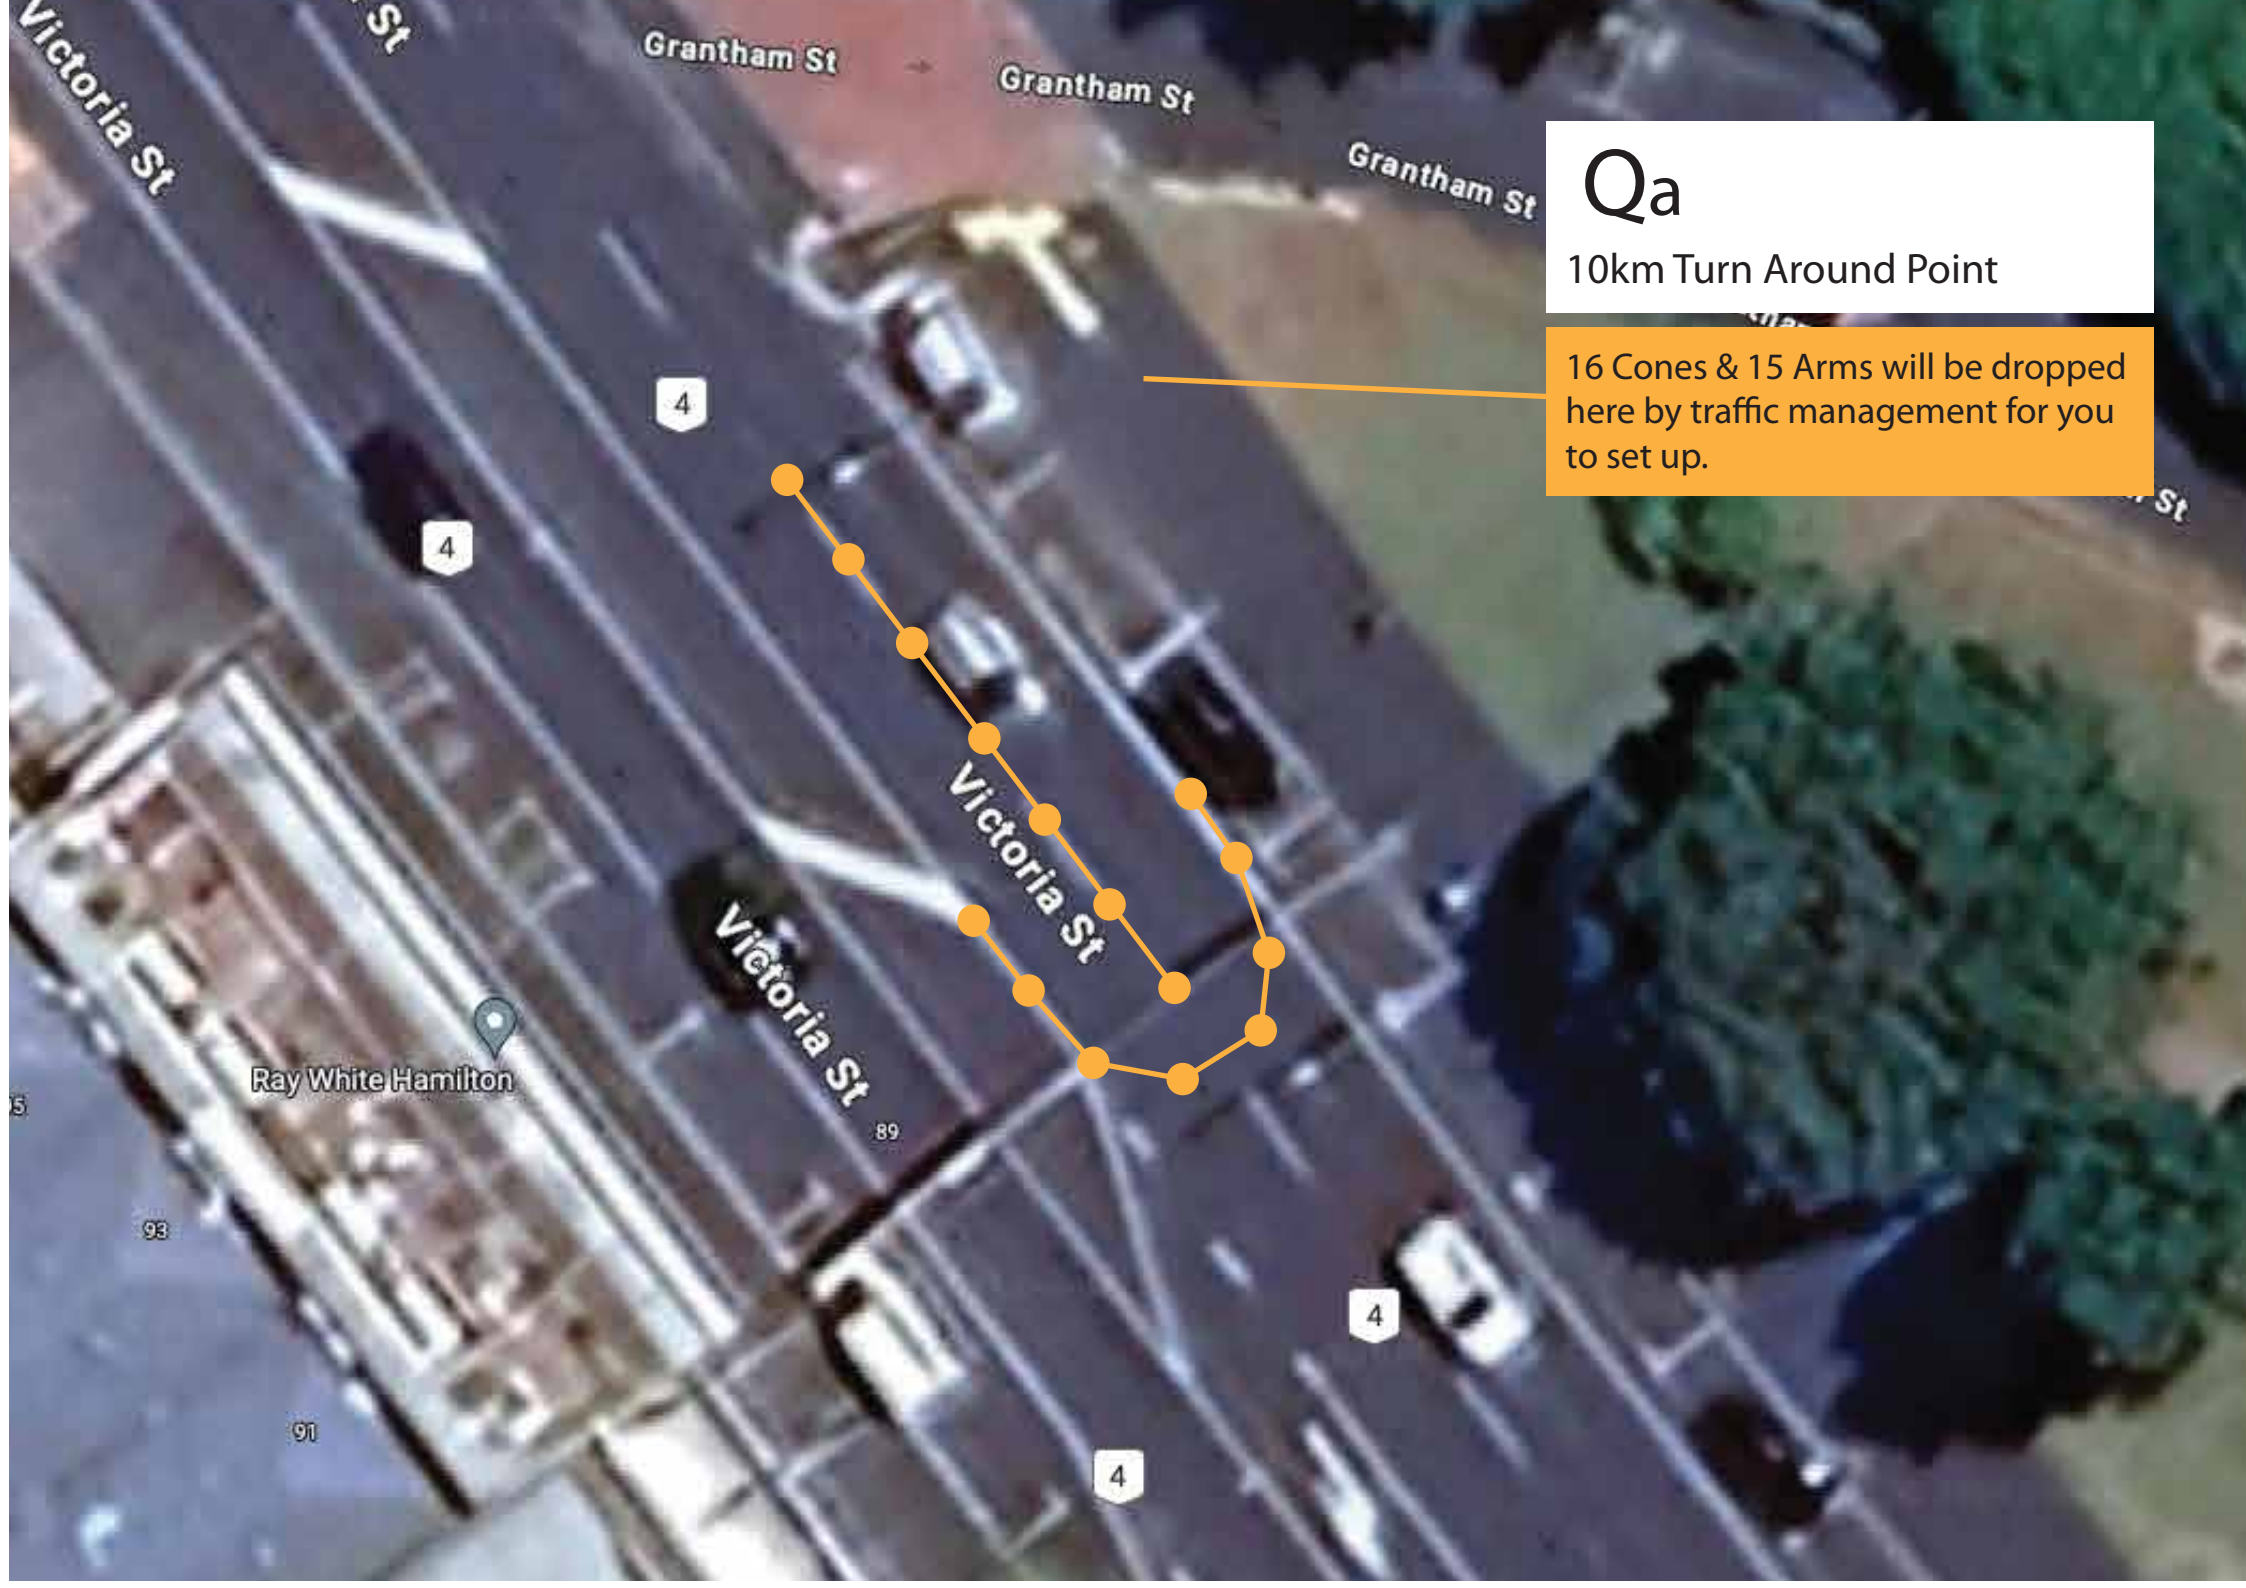

Qa

10km Turn Around

4 Square Sign Big

1 bag of big cable ties cutters

First 10km Runner 8:18am
Last 10km Walker 9:00am

Qa

- 10km Turn Around Point
Directly under the banner poll wire

Coombe Smith Lifetime Property Accountants

Ray White Hamilton

Vogue Drycleaners

FK

Qa

- 10km Turn Around Point
Directly under the banner poll wire

Qa

10km Turn Around Point

16 Cones & 15 Arms will be dropped here by traffic management for you to set up.

Ray White Hamilton

Grantham St

Grantham St

Grantham St

Victoria St

St

4

4

Marshall Point Qa

10km Turn-around point